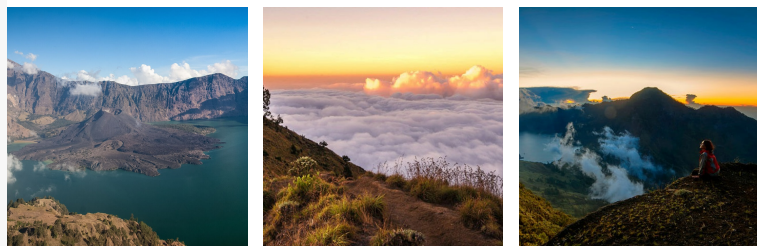

Selina Tosh

2 lists

2 followers

3k views

VOLCANO

👁️ 228

VOLCANO

Visit Lombok & Treck Mount Rinjani

🏠 Lombok

4

Mount Rinjani or Gunung Rinjani is an active volcano in Indonesia on the island of Lombok. It rises to 3,726 m (12,224 ft), making it...

👁️ 9k

Kawah Putih White Crater Day Trip From Bandung

🏠 Indonesia

☎️ 62818356387

4

Private tour to Kawah Putih, otherwise known as White Crater, in the south of Bandung. Other than volcanic crater, you will also see beautiful scenery...

👁️ 6k